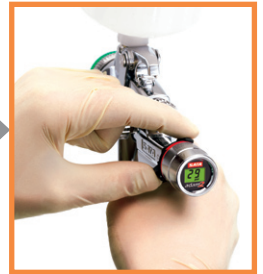

NEW!

SATA® adam2 - Accurate Pressure Control

The SATA adam 2 displays the spray gun inlet pressure with an accuracy of +/- 0.05 bar. The pressure can be **precisely adjusted** via the large regulator tabs. All SATA paint spray guns equipped with an air micrometer can be retrofitted with the SATA adam 2. Thus, painters can keep the **pressure always under control** to ensure precise color matching and **high quality finishes**. Costly rework due to incorrect pressure setting is a thing of the past. The display always remains in the horizontal center position ensuring **perfect readability** of the pressure at all times.

Remove air micrometer

Insert the dock

Attach the display, "click" in place

SATAjet spray gun now ready with the adam 2

Digital readout of the SATA adam 2

New Design – High Flexibility

The SATA adam 2 consists of two separate components: The **SATA adam 2 dock** permanently replaces the air micrometer of the spray gun, allowing the precise adjustment of the inlet pressure. The second component, the **SATA adam 2 display**, is safely fitted to the "dock". It is equipped with high-precision measuring electronics and can be removed from the spray gun in no time at all; for example you can use it on another spray gun with a pre-mounted "dock". Thus, the SATA adam 2 is a **truly versatile piece of equipment**.

Furthermore, **investing in the digitalization** of existing non-digital spray gun stock is becoming **far less costly**: The "dock" is separately available as an accessory part. For gun cleaning in a gun washing machines, a simple, reliable click-in mechanism quickly releases the SATA adam 2 display from the dock. The display should then be cleaned using a cloth soaked with proper cleaning solution. The only difference between the **SATA adam 2** and the **SATA adam 2 mini** is the design of the "dock" shaft. The displays themselves are identical and can be swapped between both "dock" versions.