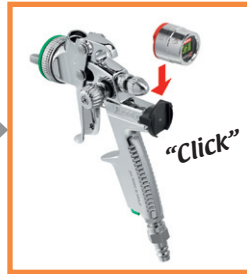

NEW!

SATA® adam2 - Accurate Pressure Control

The SATA adam 2 displays the spray gun inlet pressure with an accuracy of +/- 0.05 bar. The pressure can be **precisely adjusted** via the large regulator tabs. All SATA paint spray guns equipped with an air micrometer can be retrofitted with the SATA adam 2. Thus, painters can keep the **pressure always under control** to ensure precise color matching and **high quality finishes**. Costly rework due to incorrect pressure setting is a thing of the past. The display always remains in the horizontal center position ensuring **perfect readability** of the pressure at all times.

Remove air micrometer

Insert the dock

Attach the display, "click" in place

SATAjet spray gun now ready with the adam 2

Digital readout of the SATA adam 2

New Design – High Flexibility

The SATA adam 2 consists of two separate components: The **SATA adam 2 dock** permanently replaces the air micrometer of the spray gun, allowing the precise adjustment of the inlet pressure. The second component, the **SATA adam 2 display**, is safely fitted to the "dock". It is equipped with high-precision measuring electronics and can be removed from the spray gun in no time at all; for example you can use it on another spray gun with a pre-mounted "dock". Thus, the SATA adam 2 is a **truly versatile piece of equipment**.

Furthermore, **investing in the digitalization** of existing non-digital spray gun stock is becoming **far less costly**: The "dock" is separately available as an accessory part. For gun cleaning in a gun washing machines, a simple, reliable click-in mechanism quickly releases the SATA adam 2 display from the dock. The display should then be cleaned using a cloth soaked with proper cleaning solution. The only difference between the **SATA adam 2** and the **SATA adam 2 mini** is the design of the "dock" shaft. The displays themselves are identical and can be swapped between both "dock" versions.